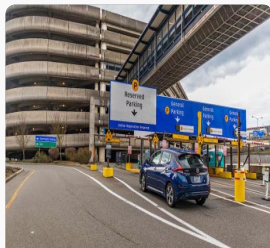

RESERVE NOW

Reserved Parking Available at SEA Airport Garage

Whether you're traveling for business or pleasure, SEA Airport's onsite parking garage offers the closest, most convenient airport parking for your needs and budget. Reserved Parking is now available on Floor 4 of the garage. Reserve your parking in advance of arrival with peace of mind that there will be space available in the dedicated Reserved

Airport Traveler Updates

Parking area of the garage upon arrival. Experience parking that's simple, seamless, and guaranteed! Reserve early for best availability. With more than 12,000 spaces available for both short- and long-term parking, the SEA Airport garage offers a wide range of affordable parking options for business and leisure travelers.

Parking Information and Rates

Parking Payment Options

Reserved Parking at SEA Airport

Accessible Parking

Automated Parking Guidance System

Cell Phone Lot

Onsite Remote Parking

Doug Fox Parking is a convenient remote parking lot located on Port of Seattle property just north of Seattle-Tacoma International Airport.